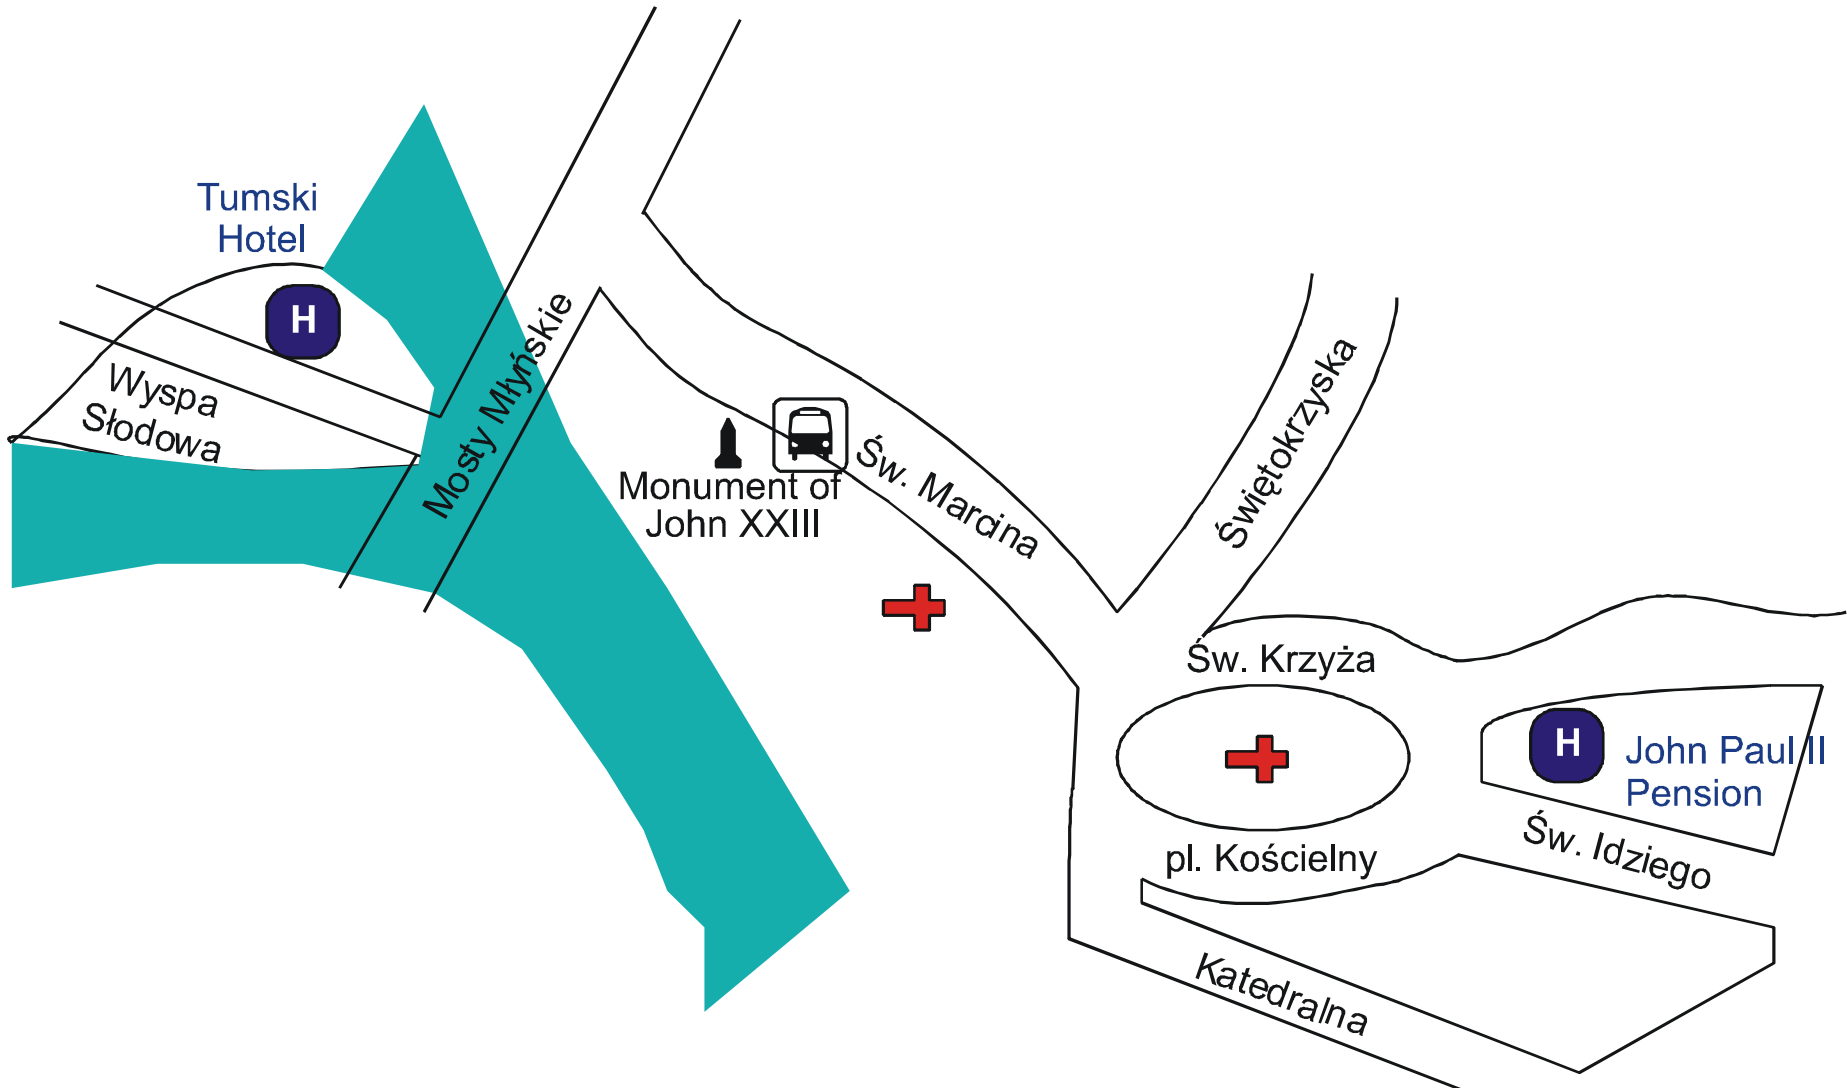

## John Paul II Pension

Direction	Wednesday June 11	Thursday June 12	Friday June 13
From the hotel to University of Technology	8:00	8:20	8:20
From University of Technology to the hotel	18:00	18:05	14:00
From the hotel to the picnic		19:20	
From the picnic to the hotel		22:15 23:30	

*ul. Wita Stwosza*  
Lothus Hotel

*ul. św. Katarzyny*

Radisson SAS Hotel  
*ul. Purkyniego*

Mercure Panorama Hotel

pl. Dominikański